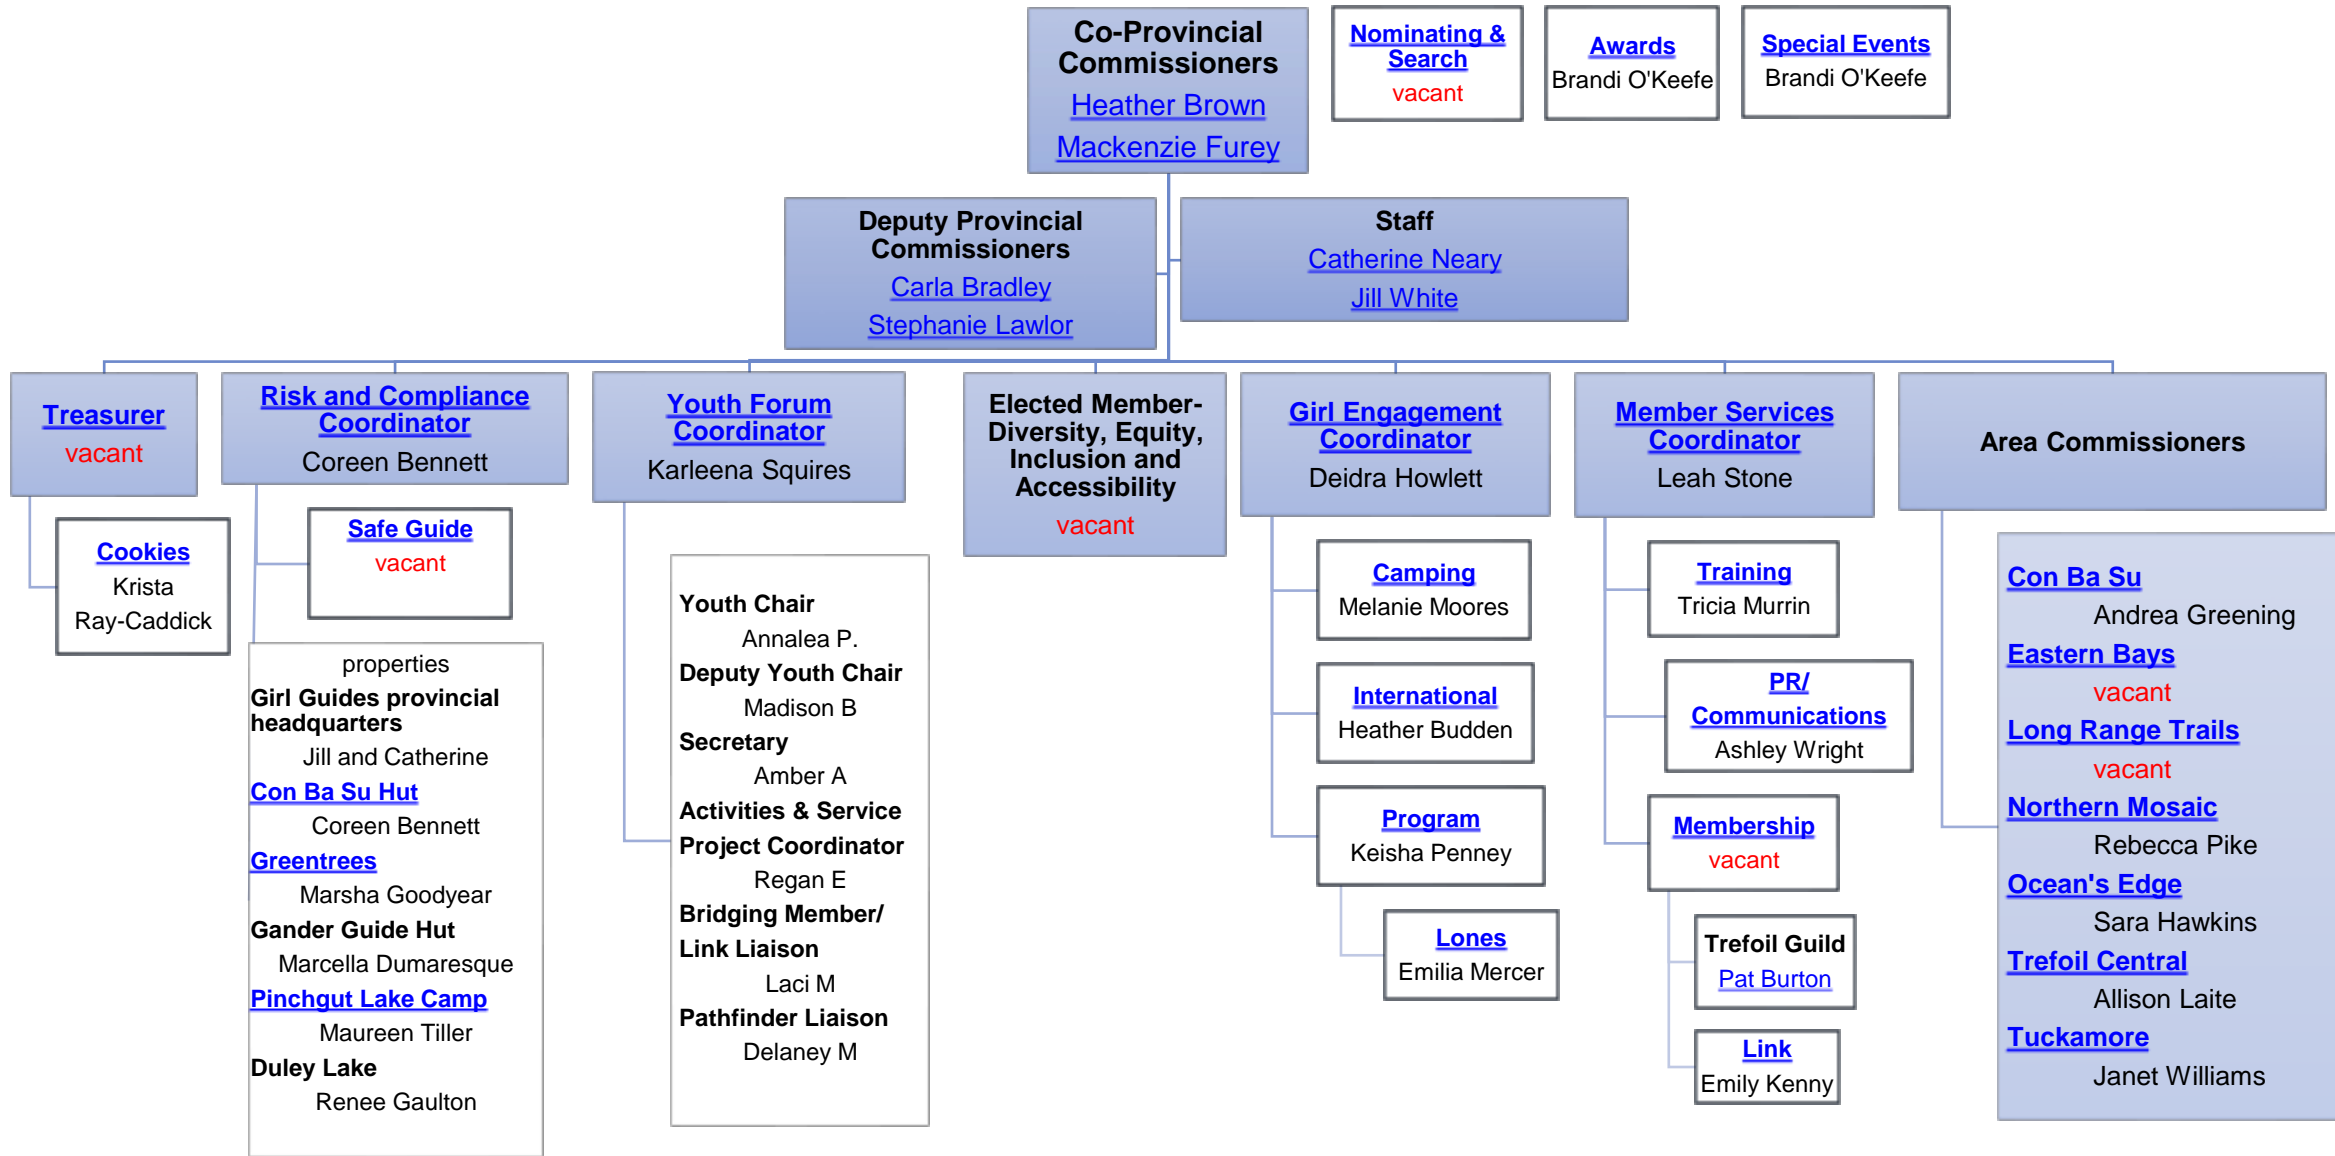

# NL Provincial Council Structure

Blue boxes indicate positions that sit on Provincial Council. White boxes indicate provincial Advisers.  
Updated Apr 2024